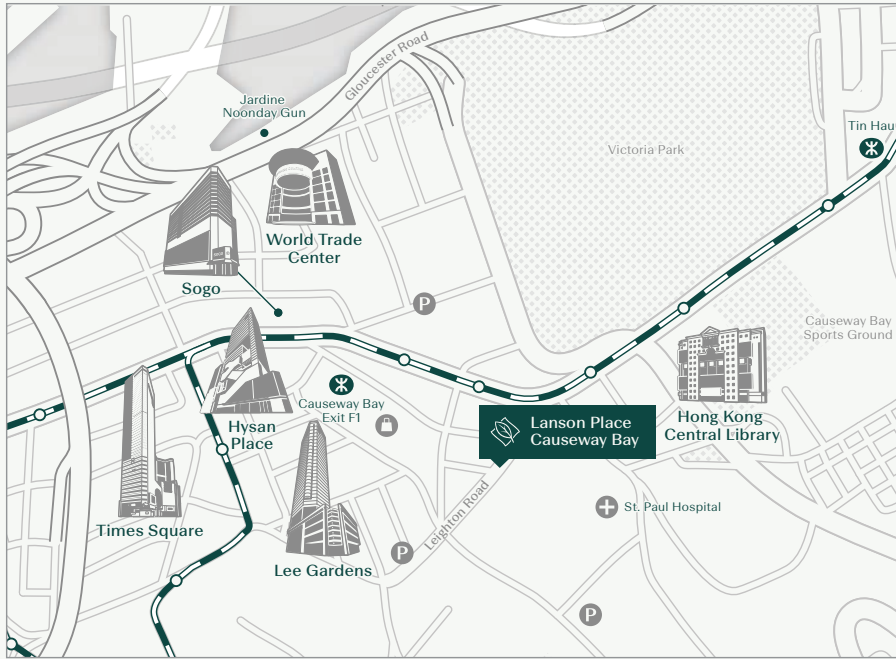

LANSON PLACE

CAUSEWAY BAY
HONG KONG

Your Personal Retreat in the Heart of Hong Kong Island

Step out to the vogue, the chic, and the buzz of Causeway Bay, Hong Kong's beating heart of lifestyle, or retreat anytime into French-inspired interiors, seamless services, and calming comfort, only at Lanson Place Causeway Bay, the first member of Small Luxury Hotels of the World™ in Hong Kong.

Transportation & Neighbourhood

The beating heart that pumps blood through Hong Kong's retail arteries, Causeway Bay has it all: big-name designer brands in gleaming glass towers, Michelin-starred gourmet, VR gaming venues and indoors golf, and to top it off, Hong Kong Island's largest public park. Lanson Place Causeway Bay offers easy access to key CBDs in island side, including Quarry Bay, Wan Chai, Admiralty and Central, all reachable with just 10 minutes via MTR or highways.